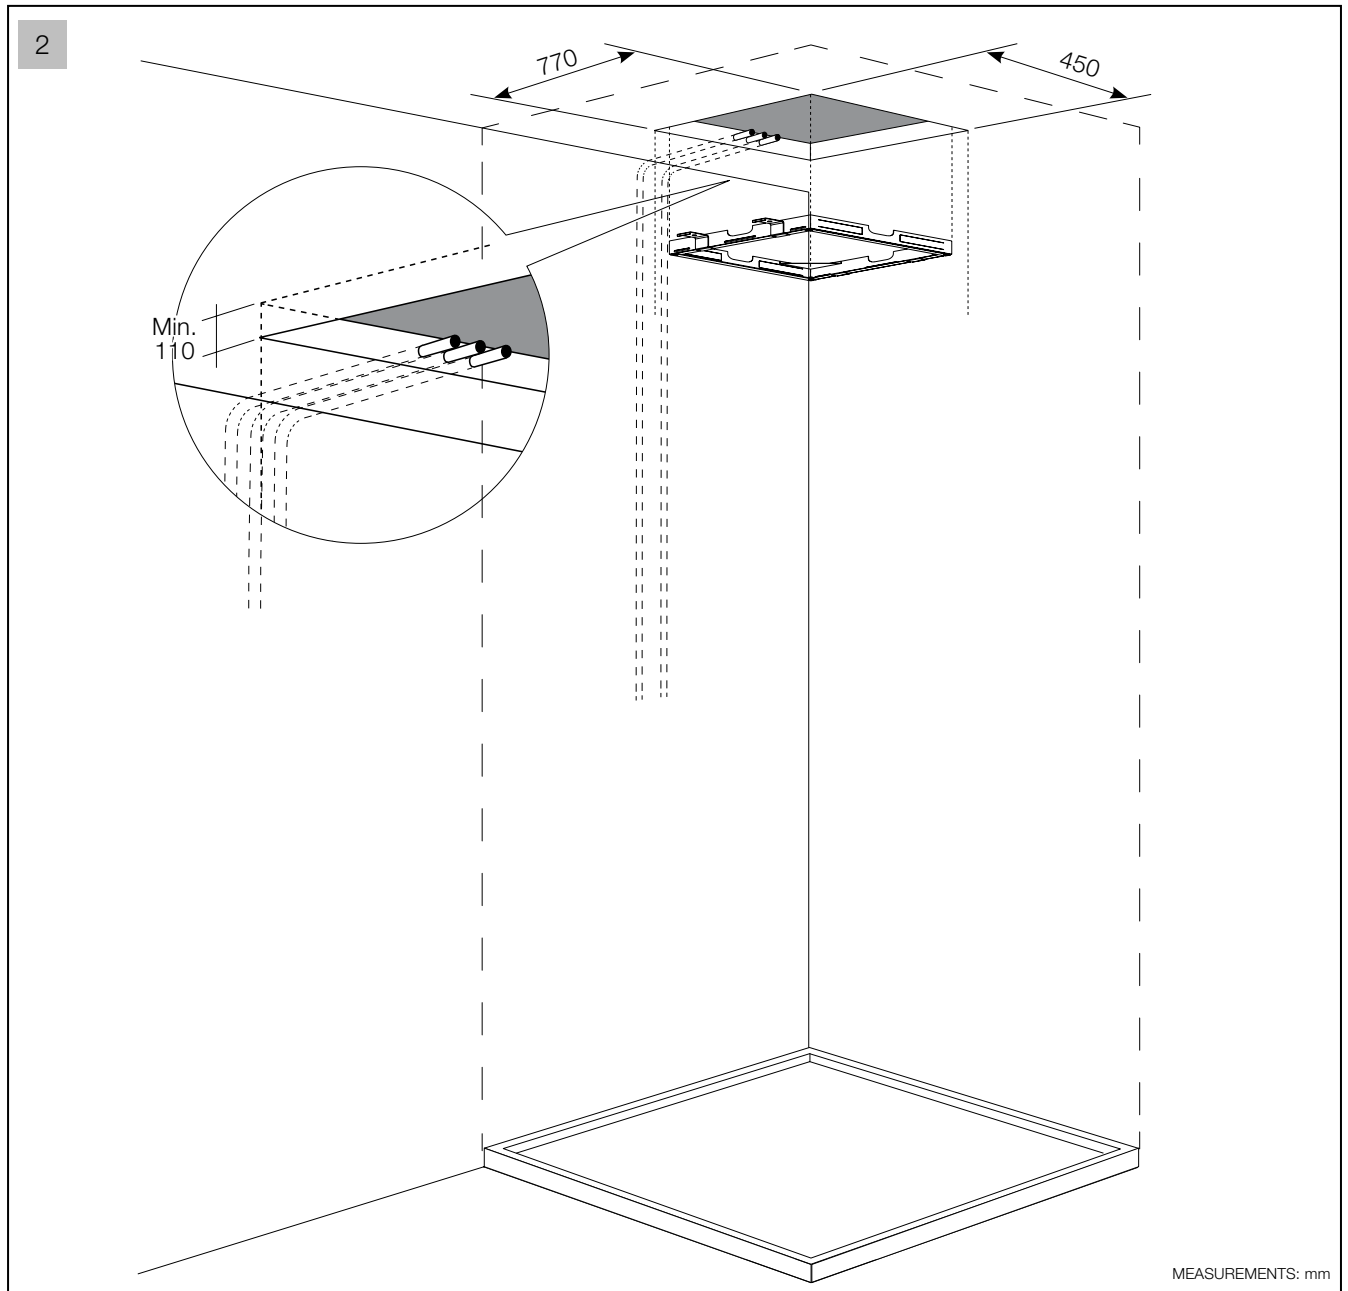

Polaris MCSQ-500

Built-In Shower Head

INSTALLATION SEQUENCE continued