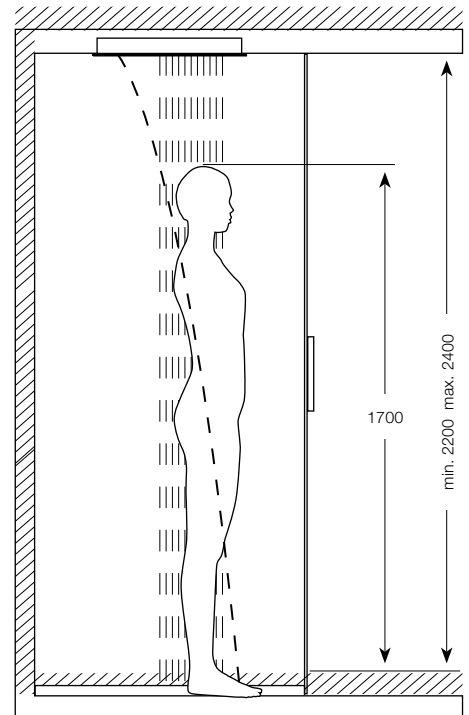

**Waterflow:**

**Min:** 15 litres/minute

## INSTALLATION SPECIFICATIONS

aquatica®

Function : Form : Fashion

MEASUREMENTS: mm