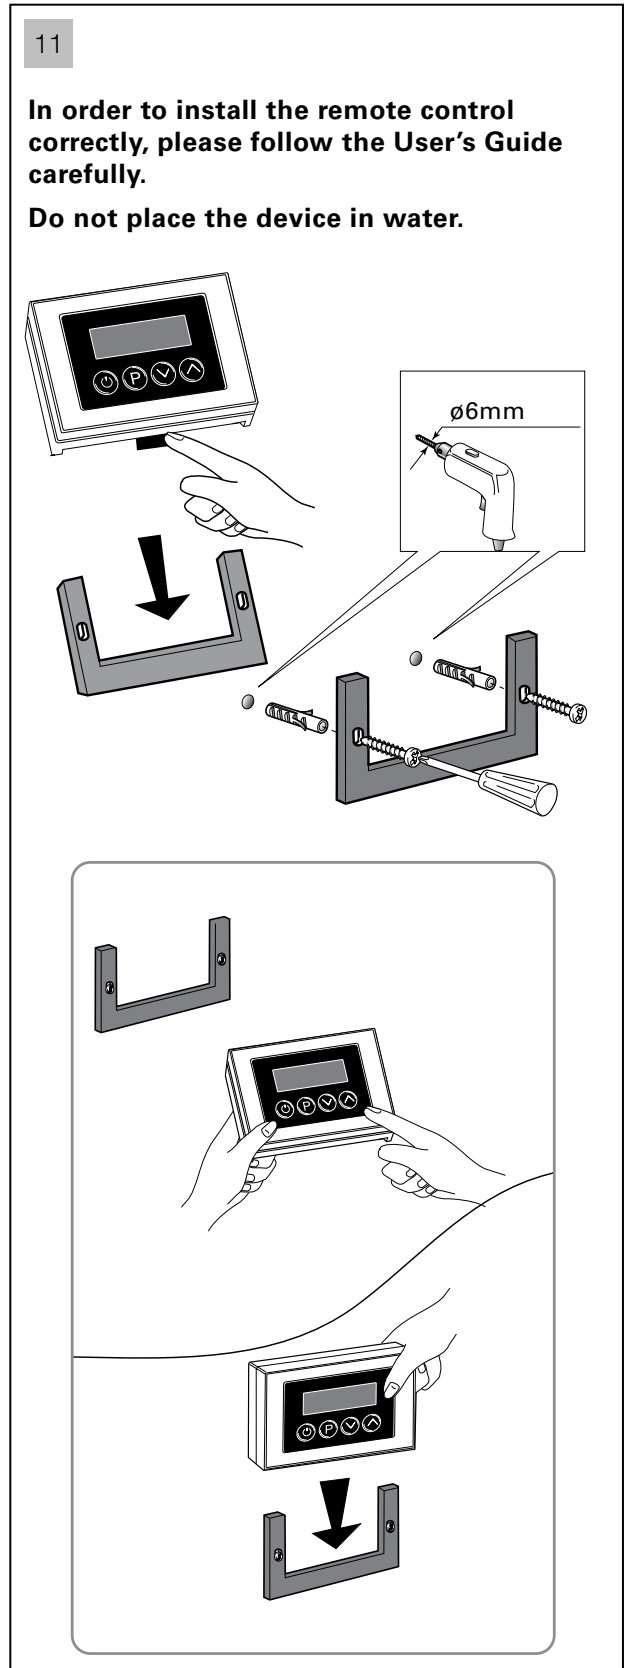

Polaris MCSQ-500

Built-In Shower Head

INSTALLATION SEQUENCE continued