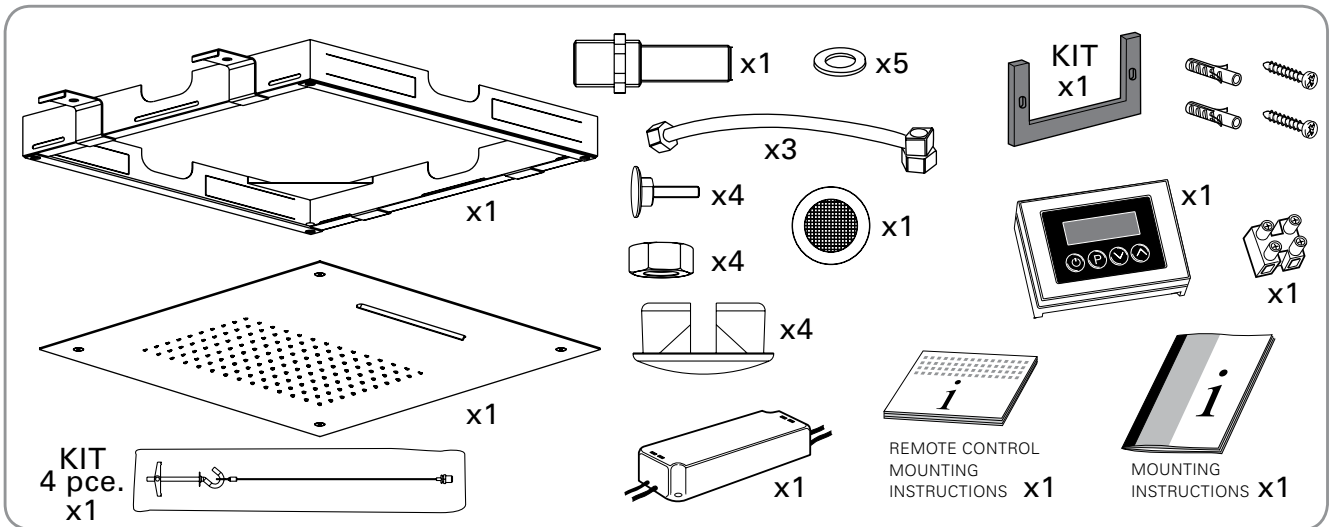

## **Polaris MCSQ-500**

Built-In Shower Head

Installation & Care Manual

**INTERNATIONAL**

## IMPORTANT INFORMATION

- The appliance has to be properly installed by qualified staff pursuant to the current laws.
- The device is not intended to be used by people (including children) who have not received appropriate instructions regarding the use of the unit to ensure their own safety. Children should be supervised to ensure they do not play with the appliance.
- Before performing any operation, always unplug the system from the mains.
- Place two power suppliers **Class 2-12 Vac +/-3% - Min. 35A** in the position show in **picture 1 zone A** complying with the safety distance provided for by IEC regulations.
- Arrange the outlet of the wiring and plumbing in the area shown.
- Install the appliance following the illustrated sequence on page 3.
- **Before connecting the system to the mains, check the tightness of the plumbing.**
- Replacement of the wiring, when damaged and of the spare parts **must be performed by qualified personnel only**. The manufacturer declines all responsibility in case of non-compliance with the above-said obligation.