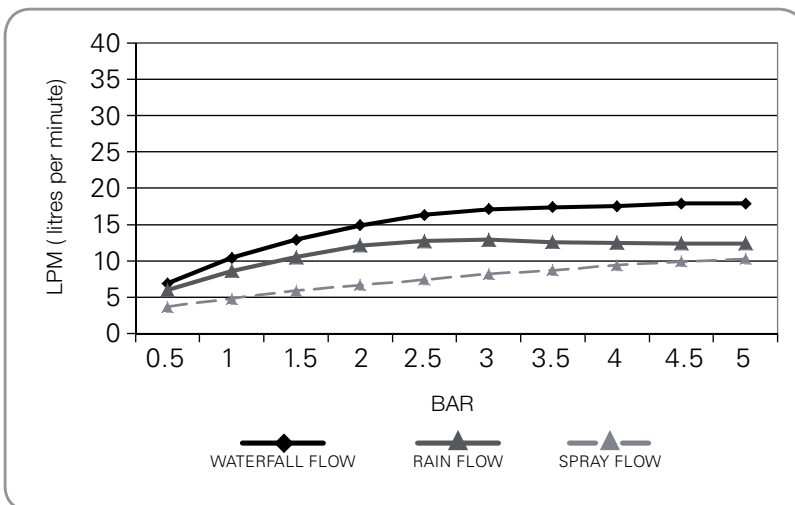

PLUMBING SPECIFICATIONS

Operating pressure:

Min: 1 bar (0,1 Mpa)

Max: 5 bar (0,5 Mpa)

Best: 3 bar (0,3 Mpa)

Operating Temperature:

Max: 70°C

Best: 38°C / 40°C

Waterflow:

Min: 15 litres/minute