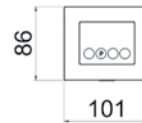

## INSTALLATION SPECIFICATIONS

aquatica®

Function : Form : Fashion

MEASUREMENTS: mm